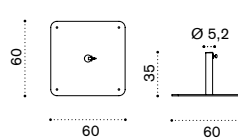

→ 23 - 47

All dimensions are in centimeters

Free

Design: Ethimo

Collection composed of:
Square and rectangular aluminium parasol

Material - Pole

Aluminium

Material - Base