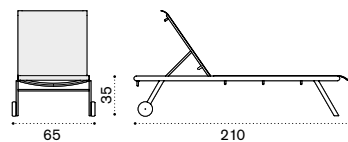

Sunbed

Metal white + white ethitex EILEB31E57

Metal mud grey + dove grey ethitex EILEB40E52

→ 17