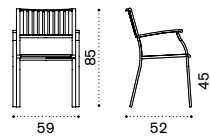

→ 7

Dining armchair

EIPDB__

Classic seat cushion (H 3cm) EICUSEPDAW2_
Pratic seat cushion (H 2cm) CUSEPREA1
Seat and back cushion (H 3cm) EICUSSPD__

→ 8,5

Sunbed

Metal white + white ethitex EILEB31E57

Metal mud grey + dove grey ethitex EILEB40E52