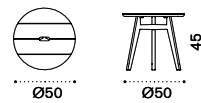

FSC™ certified product

Rectangular coffee table 137x75

natural teak KNTCRM1T1
pickled teak KNTCRM1T5

 → 17 

Round coffee table Ø 50

natural teak KNTCTT1
pickled teak KNTCTT5

 → 4

Dining chair