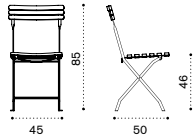

Folding chair

pickled teak LASPB40T5
teak LASPB51T1

6