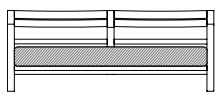

3 seater sofa

teak COD3T1
pickled teak COD3T5
cushions, seat+2 back COCUD3A___

→ 48