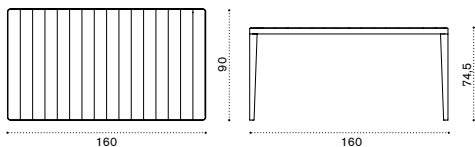

Rectangular dining table 160x90

pickled teak LATPRM2B40T5
teak LATPRM2B51T1

→ 36 → 6-8

Barstool

pickled teak LASGB40T5
teak LASGB51T1

→ 6