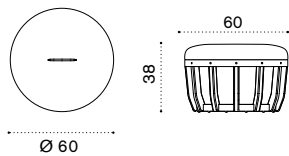

Pouf Ø 60 h38

pickled teak + seat cushion SWPM21D__T5___
natural teak + seat cushion SWPM21D__T1___

→ 10,5