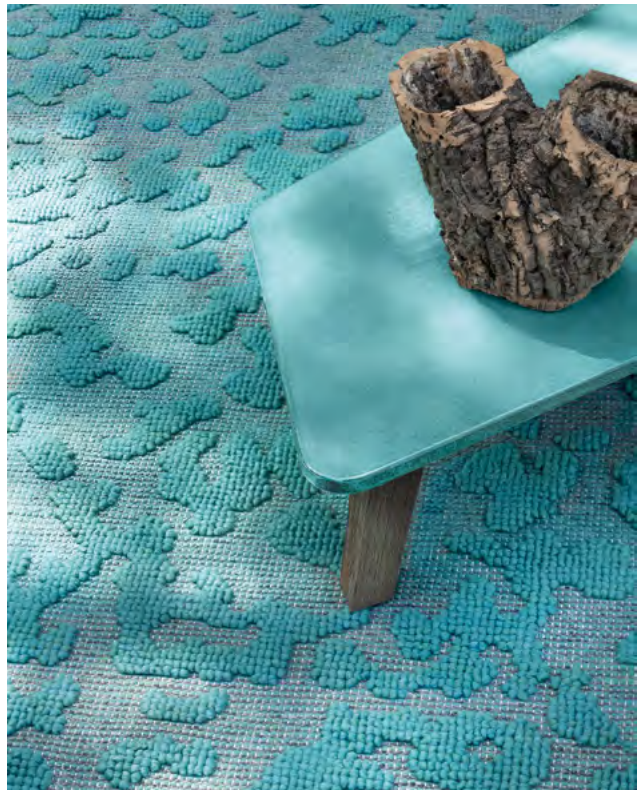

Rafael

Design: Paola Navone

Collection composed of:
loung armchair / daybed
/ coffee table / sunbed
/ dining table / dining armchair

The dining tables or the coffee tables, with their different shapes and sizes, stem from a careful, sophisticated combination that enhances the noble quality of wood and the solid texture of their tops, in snow-white marble or enamelled lava stone reminiscent of the varying hues of the sea.

Technical info p 242

Lounge armchairs with pickled teak frame. Cushions Laguna Mood. Coffee tables with pickled teak frame and top in Enamelled Lava Stone Smeraldo / Nodi rug, Camouflage Grey Silver / Turquoise.