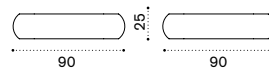

Square coffee table 90x90

LOTQW2_

→ 10,5

All dimensions are in centimeters