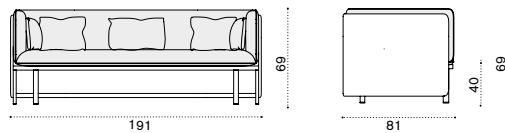

3 seater sofa

natwick tight weave ESD3H1WNFD43
natwick wide weave ESD3H1WNHD43
cushions, seat+5 back ESCUD3AW25

→ 50