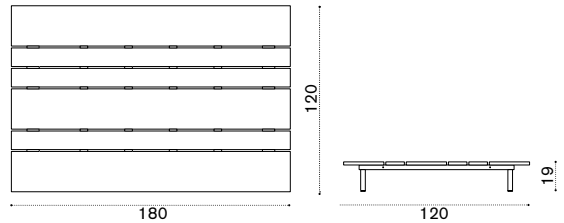

XL module 120x240

teak + alu. dark grey CPBAM3T1DG

$\rightarrow 54$

Cushion 100x100

soft ivory melange CPCUM1O001
aquamarine CPCUM1O732

$\rightarrow 7$

Calipso

Cushion 170x100