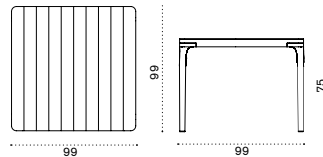

Rain cover

Ethi-Care

Square dining table 99x99

aluminium + ceramic stone PLTQM1D__L_

→ 34 → 4

Square dining table 99x99

aluminium + teak PLTQM1D4_T1

→ 29 → 4