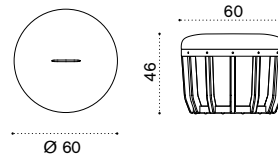

Pouf Ø 60 h46

pickled teak + seat cushion SWPM22D__T5___
natural teak + seat cushion SWPM22D__T1___

→ 13,5