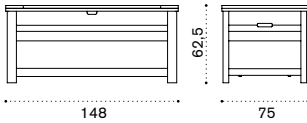

T-Box Trunk

pickled teak TBBLT5
teak TBBLT1

→ 50