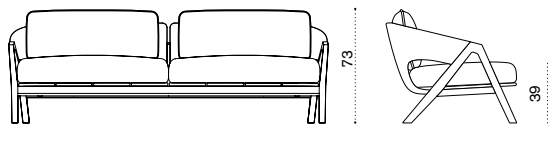

3 seater sofa

natural teak KND3T1R70
pickled teak KND3T5R71
cushions, seat+back KNCUD3PP_

→ 41