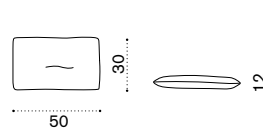

Back cushion 50X30

ice RTCUSCRPP40
leofanto 1 RTCUSCRPP42
carmide 11 RTCUSCRPP43
chartreuse RTCUSCRP29

→ 0,5

All dimensions are in centimeters