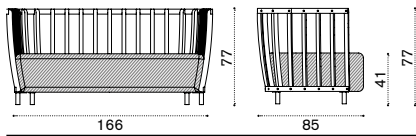

Swing

2 seater sofa

pickled teak SWD2D__T5
natural teak SWD2D__T1
cushions, seat + 2 back SWCUD2_____

→ 43