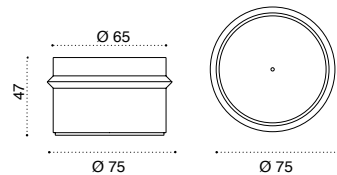

Dhalia

BUDHCS0_

→ 37