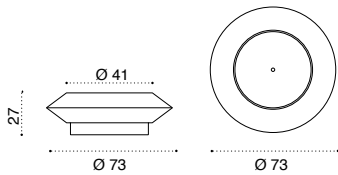

Crocus

BUCRCS0_

→ 21