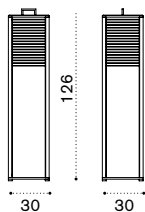

XL floor lamp

GGLAXD52T1

→ 9

IP44 2700° K - 1650 LUMEN

LED 230 Vac 17W

ENERGETIC CLASS: A

Wall lamp

GGLAWD52T1

→ 3

IP44 2700° K - 1650 LUMEN

LED 230 Vac 17W

ENERGETIC CLASS: A

All dimensions are in centimeters