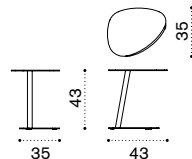

Aluminium
Warmwhite

Aluminium
Warmgrey

Aluminium
White

Aluminium
Mud Grey

Smart side table 43x35

SMTCRD___

kg → 3,5

Phorma