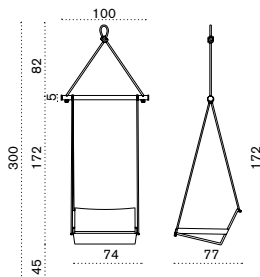

 → 19 

Free-standing outdoor swings

Allaperto Nautic AA2ACS51T1RFG
 lumbar cushion AACULBM2____
 decor cushion AACUDCO_____

 → 74 

All dimensions are in centimeters

Allaperto Bistrò ^{new}

Design: Matteo Thun & Antonio Rodriguez