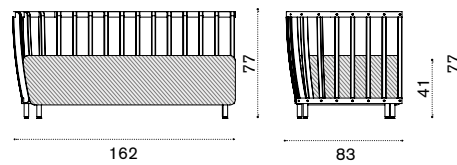

Back end module right

pickled teak SWDMFDD__T5
natural teak SWDMFDD__T1
cushions, seat+3 back SWCUDMFD_____

→ 45