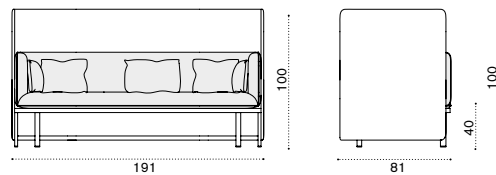

3 seater high back sofa

natwick tight weave ESD3H2WNFD43
natwick wide weave ESD3H2WNHD43
cushions, seat+5 back ESCUD3AW25
headrest cushion ESCUTEAW25

→ 53