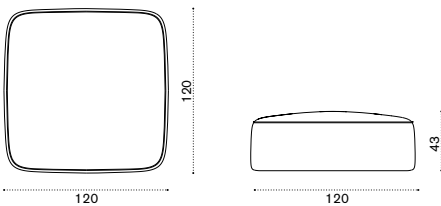

Pouf 120X120

Dharma 200/700 white ISPUQPP2201/7701
Dharma 200/300 sage green ISPUQPP2202/3303
Maiorca + ricamo white ISPUQPP56RIC1

→ 34

Pouf Ø120

Dharma 200/700 white ISPUTPP2201/7701
Dharma 400/100 sage green ISPUTPP4402/1102