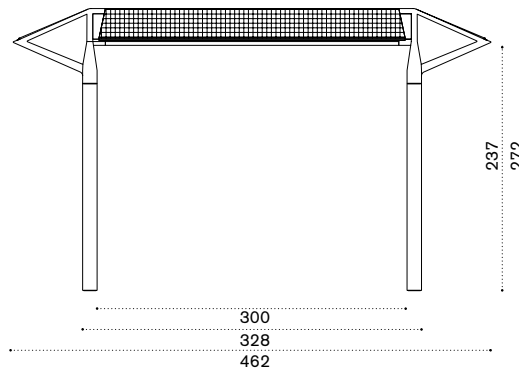

All dimensions are in centimeters