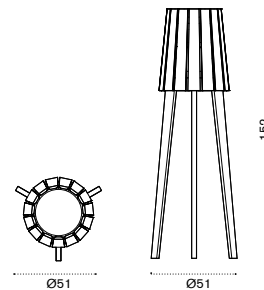

Floor lamp

WOLAPIT1

IP44 2700° K - 1650 LUMEN
LED 230 Vac 17W
ENERGETIC CLASS: A