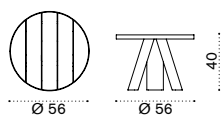

Round coffee table Ø 56

with pickled teak top ESTCTD43T5

→ 9