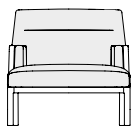

Bergère

natural teak GLPIT1R1
pickled teak GLPIT5R2
cushions, seat+back GLCUPI_____

→ 19