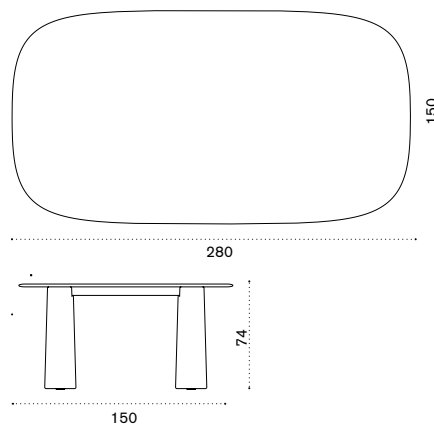

All dimensions are in centimeters

Kilt

Design: Marcello Ziliani

Collection composed of:
 teak dining armchair / aluminium dining armchair
 / 2 seater sofa / lounge armchair / coffee table
 / dining table / hanging lamp / sunbed ^{new}