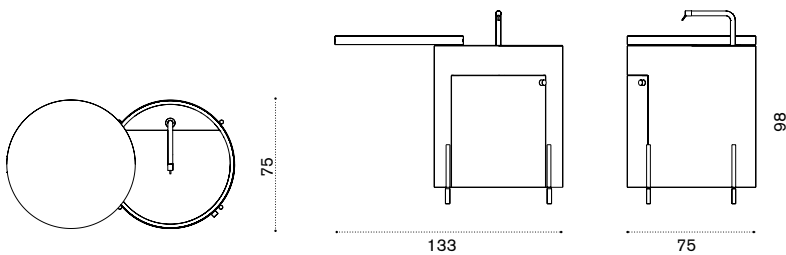

Rain cover

Kitchen sink module

Metal olive green + Teak + Sink in Resin PILVD38
Metal sepia black + Teak + Sink in Resin PILVD48

→ 93