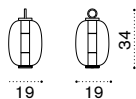

Lucerna

Design: Luca Nichetto

Collection composed of:
rechargeable lantern / wired lantern / lamp holder
bracket / wired applique / suspension lantern

Material - Lighting fixture

Material - Blown glass

Rechargeable lantern

LNLAV_RD__

→ 2,5

IP44 LED 6W
3000° K - 450 LUMEN
N. batteries: 4 X 1,5V / 2600 mA
Max endurance with batteries: 8h
Recharging cycles 8h
ENERGETIC CLASS: A

Wired lantern

LNLAV_CD__

→ 2,5

IP44 LED 230 VAC 6W
3000° K - 450 LUMEN
ENERGETIC CLASS: A

Lamp holder bracket

LNSPLAD__

→ 1

Suspension lantern

LNLAHV_CD__

→ 2,5

Wired applique

LNLAAV_D__

→ 3

IP44 LED 230 VAC 6W
3000° K - 450 LUMEN
ENERGETIC CLASS: A