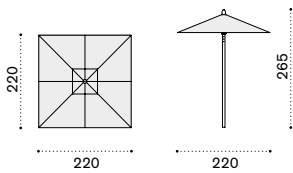

Free

Design: Ethimo

Collection composed of:
Square and rectangular aluminium parasol

Material - Pole

Aluminium

Material - Base

Metal
White

Metal
Mud Grey

Fabrics

Polyester
Dove Grey

Polyester
White

Polyester
Red

Rain cover

Ethi-Care

Square parasol 2,2x2,2 m

UMOMQM1P_

Rectangular parasol 3x2 m

UMOMRP_

Square parasol 3,5x3,5 m

UMOMQM2P_

Base for 2,2x2,2 – 3x2 m parasols

23 kg base OMBAM11PB_

47 kg base OMBAM12PB_

Base for 3,5x3,5 m parasols

48 kg base OMBAM22PB_

70 kg base OMBAM23PB_