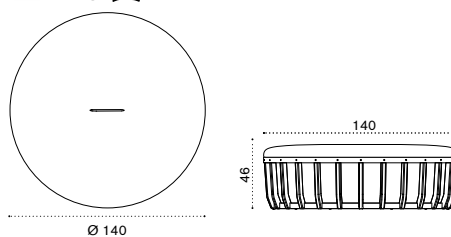

Pouf Ø 140 h46

pickled teak + seat cushion SWPM32D__T5___
natural teak + seat cushion SWPM32D__T1___

→ 48