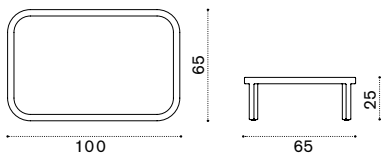

Rectangular coffee table 100x65 h25

natural teak + ceramic stone ice white GLTCRHT1LI
pickled teak + ceramic stone sand GLTCRHT5LS

→ 10