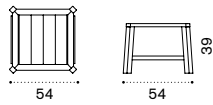

Material

Pickled Teak

Natural Teak

Petit club Square coffee table

54x54 with removable tray

pickled teak PCTCQT5
teak PCTCQT1

→ 8,5

Clay Square coffee table 45x45