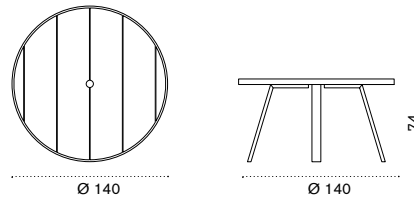

Rectangular dining table 240x100

pickled teak SWTPRM2D__T5
natural teak SWTPRM2D__T1

 → 45  → 8

Round dining table Ø 140

pickled teak SWTPTM1D__T5
natural teak SWTPTM1D__T1

 → 35  → 6-7 

Pouf Ø 40 h38

pickled teak + seat cushion SWPM11D__T5___
natural teak + seat cushion SWPM11D__T1___