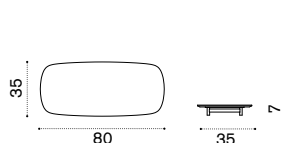

→ 30

Coffee table 80x35 h7

dark grey + ice white CPTCRM1DGLI
dark grey + brown CPTCRM1DGLIE

→ 10

All dimensions are in centimeters

Grand Life

Design: Christophe Pillet

Collection composed of:
 lounge armchair / sofa / bergère / sunbed / coffee table
 / dining armchair ^{new}