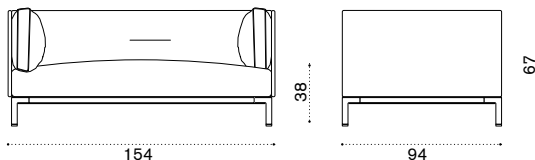

2 Seater sofa

carbon/teak BAD2D69T1____
carbon BAD2D69____
carbon/accoya BAD2D69A____

silver/teak BAD2D70T1____
silver BAD2D70____
silver/accoya BAD2D70A____

⚙️ → 55 ☐