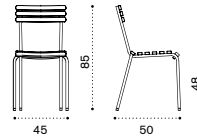

Dining chair

pickled teak LASEB40T5
teak LASEB51T1

5