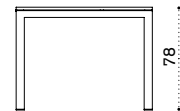

→ 120 → 8-12

240 - 360

100

78

Studios

Director folding armchair

Design: Ethimo

Material