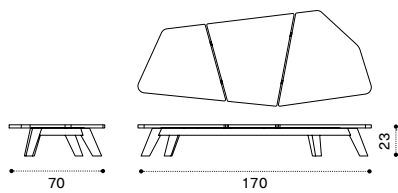

Coffee table 70 x 170 - large

brushed natural teak + marble RATCRT1SMS
brushed natural teak + smeraldo RATCRT1SPSR

→ 40