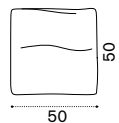

→ 52

Complementary back cushion for XL sofa and armchair

nature white GLCUSAW25
 nature grey GLCUSAW24
 corda GLCUSCPP50

→ 1,3

Grand Life

Coffee table Ø 77 h25

natural teak + ceramic stone ice white GLTCTH1T1LI
pickled teak + ceramic stone sand GLTCTH1T5LS