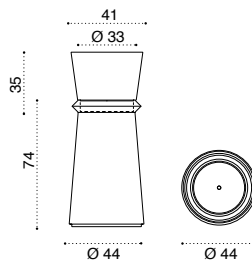

Compo Calla (Agapantus + Calla)