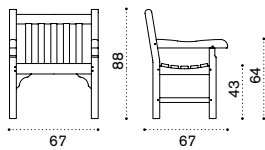

Armchair

pickled teak NHPOT5
teak NHPOT1
mahogany NHPOM_
classic cushion NHCUPOA_

→ 12,5