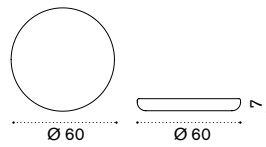

Sport Collection / Ace

Seat L 150cm without backrest

teak ACS20T1
alu. ACS20D__
seat cushion 140x41 h6 cm ACCUPA__

 → 10 

Black cork tray

black cork ACVSM1BC

 → 3 

Shelter