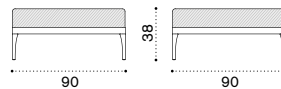

Pouf

IFPUD4_W2_
cushion IFCUPUAW2_

→ 20