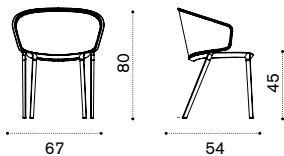

Material

Round Rope Lava Grey
+ Aluminium Dark Grey

Material

Round Rope Light Grey
+ Aluminium Warmwhite

Rain Cover

Ethi-Care

Dining armchair

natwick + warmwhite PVPDD43WN
rope light grey + warmwhite PVPDD43R1
rope lava grey + dark grey PVPDDGR4