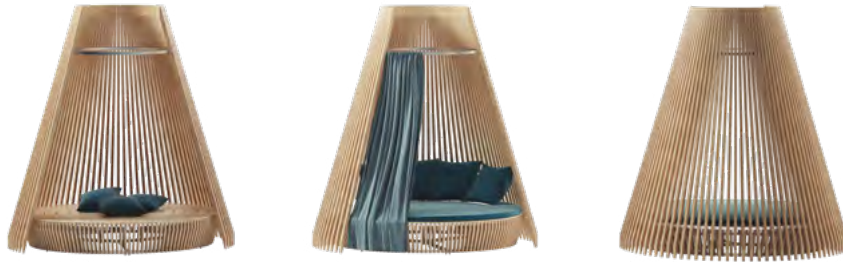

Hut

Alcove

Design: Atelier Lavit

Material - Frame

Aluminium

Accoya®

Fabrics

Polyester
Hydro
White

Polyester
Hydro
Acqua

Acrylic
Charron

Fabrics

Velum
White

Velum
Swell

Rubelli
Outmap
Laguna

Rubelli
Outcross Gris
Saugé

Alcove Ø 3m x h3,3m

HUNIT1A

mattress Ø 2,7m h8cm HUCUNI___

curtain 2,8x2,65 m HUTDV___

decorative cushion 55x55 cm

HUCUSCM2___

→ 360

Round lounge bed

Ø 2,7m x h44 cm

HULBT1A

mattress Ø 2,7m h8cm HUCUNI___

decorative cushion 55x55 cm

HUCUSCM2___

→ 161