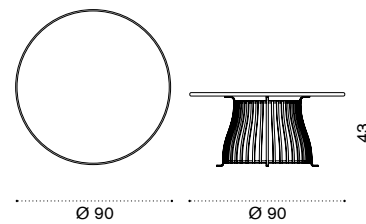

Coffee table Ø 90 h43

alu. mineral grey + white VXTCTM2D53PLSB
alu. mineral grey + ardesia VXTCTM2D53PLA
alu. limestone white + white VXTCTM2D56PLSB
alu. limestone white + ardesia VXTCTM2D56PLA

→ 38