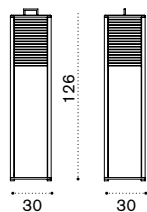

XL floor lamp

GGLAXD52T1

→ 9

IP44 2700° K - 1650 LUMEN

LED 230 Vac 17W

ENERGETIC CLASS: A

Wall lamp

GGLAWD52T1

→ 3

IP44 2700° K - 1650 LUMEN

LED 230 Vac 17W

ENERGETIC CLASS: A

All dimensions are in centimeters