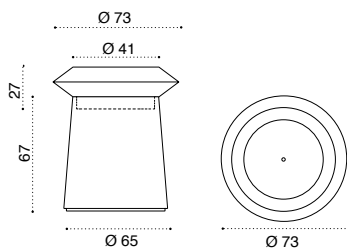

Compo Crocus (Allium + Crocus)