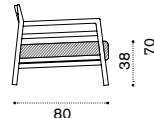

Lounge armchair

teak COPLT1
pickled teak COPLT5
cushions, seat+back COCUPLA___

→ 34