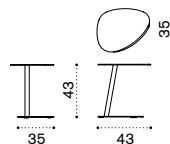

aluminium + lightwick IFLED4_W2_
mattress IFCULEAW2_

 → 17  

aluminium + ethitex IFLED4_E5_

 → 13  

Smart – side table 43x35

SMTCRD_

 → 3,5

All dimensions are in centimeters