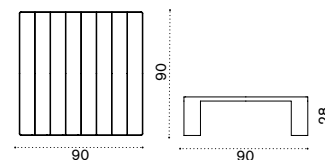

 → 53

Round coffee table Ø 56

with pickled teak top ESTCTD43T5

 → 9

Square coffee table 90x90

with pickled teak top ESTCQD43T5

 → 19

All dimensions are in centimeters