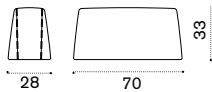

Short back cushion

soft ivory melange CPCUSCM1O001
aquamarine CPCUSCM1O732

→ 4