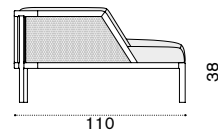

Lounge armchair

natural teak GLPLT1R1
pickled teak GLPLT5R2
cushions, seat+back GLCUPL_____

→ 28,5