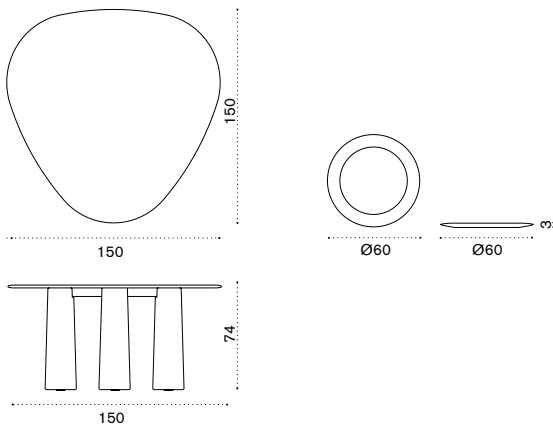

All dimensions are in centimeters

Kilt

Design: Marcello Ziliani

Collection composed of:
 teak dining armchair / aluminium dining armchair
 / 2 seater sofa / lounge armchair / coffee table
 / dining table / hanging lamp / sunbed ^{new}