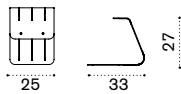

Shoe holder

alu. ACPSD__

→ 3