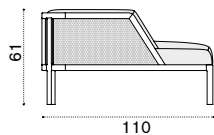

XL sofa

natural teak GLD3T1R1
pickled teak GLD3T5R2
cushions, seat+back GLCUDI_____

→ 52

Complementary back cushion for XL sofa and armchair

nature white GLCUSAW25
nature grey GLCUSAW24
corda GLCUSCPP50

→ 1,3