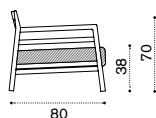

3 seater sofa

teak COD3T1
pickled teak COD3T5
cushions, seat+2 back COCUD3A___

→ 48