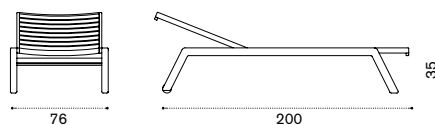

 → 105   → 10 - 12

XL rectangular dining table 300x110

teak COTPRM2T1
pickled teak COTPRM2T5

 → 108   → 12

Sun lounger

teak COLET1
pickled teak COLET5
mattress COCULEA___

 → 22   

All dimensions are in centimeters