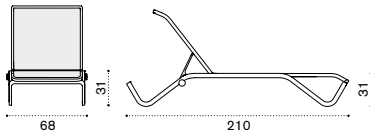

Sun lounger

OCLED4___

mattress nature grey OCCULEAW24