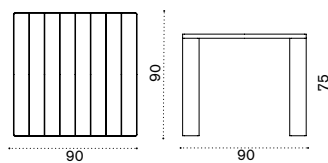

Square dining table 90x90

with pickled teak top ESTPQD43T5

→ 20 → 4