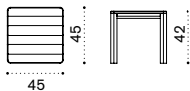

Clay Square coffee table 45x45

pickled teak CYTCQT5
teak CYTCQT1

→ 7