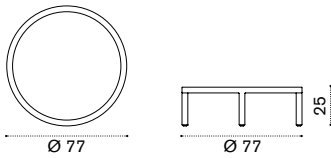

Grand Life

Coffee table Ø 77 h25

natural teak + ceramic stone ice white GLTCTH1T1LI
pickled teak + ceramic stone sand GLTCTH1T5LS

→ 9