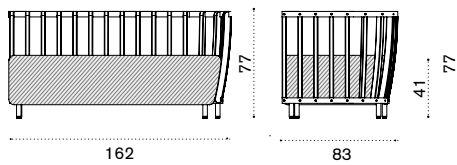

Swing

Design: Patrick Norguet

Collection composed of:
lounge armchair / 2 seater sofa / XL sofa / modular sofa
/ club armchair / porch swing / coffee table / barstool
/ dining armchair / dining table / pouf / lounge bed

FSC™ certified product

Back end module left

pickled teak SWDMFSD__T5
natural teak SWDMFSD__T1
cushions, seat+3 back SWCUDMFS_____

→ 45