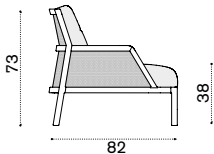

Bergère

natural teak GLPIT1R1
pickled teak GLPIT5R2
cushions, seat+back GLCUPI_____

→ 19