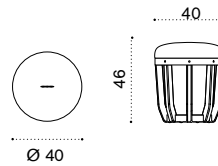

 → 5 

Pouf Ø 40 h46

pickled teak + seat cushion SWPM12D__T5___
natural teak + seat cushion SWPM12D__T1___

 → 6,5 

Pouf Ø 60 h38

pickled teak + seat cushion SWPM21D__T5___
natural teak + seat cushion SWPM21D__T1___