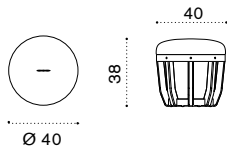

 → 5 

Pouf Ø 40 h46

pickled teak + seat cushion SWPM12D__T5___
natural teak + seat cushion SWPM12D__T1___

 → 6,5 

Pouf Ø 60 h38

pickled teak + seat cushion SWPM21D__T5___
natural teak + seat cushion SWPM21D__T1___