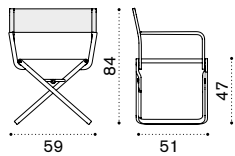

Folding armchair

SOSPD4_A2_