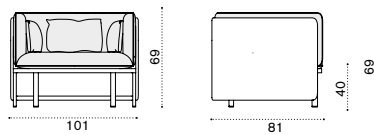

Esedra

Lounge armchair

natwick tight weave ESPLH1WNFD43
natwick wide weave ESPLH1WNHD43
cushions, seat+3 back ESCUPLAW25

 → 32

Lounge high back armchair

natwick tight weave ESPLH2WNFD43
natwick wide weave ESPLH2WNHD43
cushions, seat+3 back ESCUPLAW25
headrest cushion ESCUTEAW25