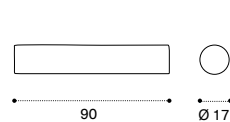

brushed natural teak RALET1S
pickled teak RALET5
seat cushion RACULEP__

 **→ 40**  

Sunbed roller cushion 90x Ø 17

RACULEPR__

 **→ 1**  

Sunbed back cushion 75x50 cm

RACULESC__

 **→ 1,5**  