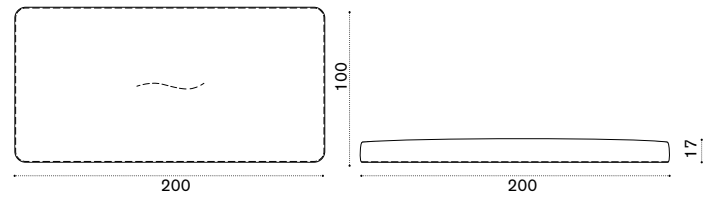

Cushion 200x100

soft ivory melange CPCUM3O001
aquamarine CPCUM3O732

→ 14

Short back cushion

soft ivory melange CPCUSCM1O001
aquamarine CPCUSCM1O732

→ 4

Long back cushion

soft ivory melange CPCUSCM2O001
aquamarine CPCUSCM2O732

→ 5.5

Armrest cushion

soft ivory melange CPCUBRO001
aquamarine CPCUBRO732

→ 1

Back cushion 50x30

soft ivory melange CPCUSCRO001
aquamarine CPCUSCRO732
elitis acquamarina CPCUSCRO11440

→ 1,5

Back cushion 45x45

soft ivory melange CPCUSCQO001
aquamarine CPCUSCQO732
elitis acquamarina CPCUSCQO11440

→ 1

Coffee table Ø53 h7

d. grey + ice white CPTCTH1DGLI
d. grey + brown CPTCTH1DGLIE
d. grey + acquamarina CPTCTH1DGPSP

→ 9

Coffee table Ø53 h33

d. grey + ice white CPTCTH2DGLI
d. grey + brown CPTCTH2DGLIE
d. grey + acquamarina CPTCTH2DGPSP

→ 10