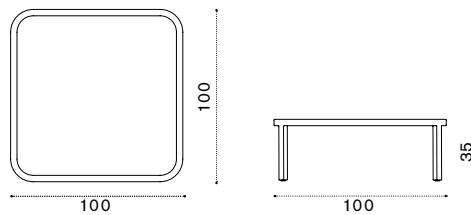

Square coffee table 100x100 h35

natural teak + ceramic stone ice white GLTCQHT1LI
pickled teak + ceramic stone sand GLTCQHT5LS

→ 15