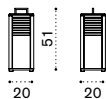

Ginger

Design: Niccolò Grassi

Collection composed of:
wall lamp / wired table lamp / XL floor lamp

Material

Natural Teak + Aluminium

Table lamp

GGLATD52T1

→ 3,5

IP44 2700° K - 1650 LUMEN

LED 230 Vac 17W

ENERGETIC CLASS: A

XL floor lamp

GGLAXD52T1

→ 9

IP44 2700° K - 1650 LUMEN

LED 230 Vac 17W

ENERGETIC CLASS: A

Wall lamp

GGLAWD52T1

→ 3

IP44 2700° K - 1650 LUMEN

LED 230 Vac 17W

ENERGETIC CLASS: A

All dimensions are in centimeters