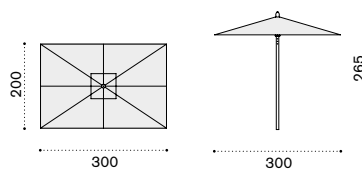

Free

Design: Ethimo

Collection composed of:
Square and rectangular aluminium parasol

Material - Pole

Aluminium

Material - Base

Metal
White

Metal
Mud Grey

Fabrics

Polyester
Dove Grey

Polyester
White

Polyester
Red

Rain cover

Ethi-Care

Square parasol 2,2x2,2 m

UMOMQM1P_

Rectangular parasol 3x2 m

UMOMRP_

Square parasol 3,5x3,5 m

UMOMQM2P_

Base for 2,2x2,2 – 3x2 m parasols

23 kg base OMBAM11PB_

47 kg base OMBAM12PB_

Base for 3,5x3,5 m parasols

48 kg base OMBAM22PB_

70 kg base OMBAM23PB_