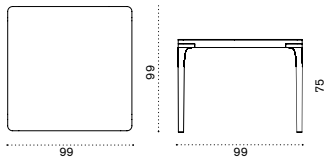

Rain cover

Ethi-Care

Square dining table 99x99

aluminium + ceramic stone PLTQM1D__L_

→ 34 → 4

Square dining table 99x99

aluminium + teak PLTQM1D4_T1

→ 29 → 4