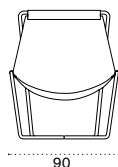

Armchair

SLSSES_____

$\rightarrow$ 9,5