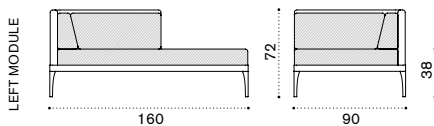

Daybed module right (D) / left (S)

IFDMD_D4_W2_
cushions, seat+back IFCUDMD_AW2_

→ 37