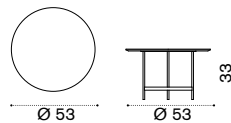

Coffee table Ø53 h33

d. grey + ice white CPTCTH2DGLI
d. grey + brown CPTCTH2DGLIE
d. grey + acquamarina CPTCTH2DGPSP

→ 10