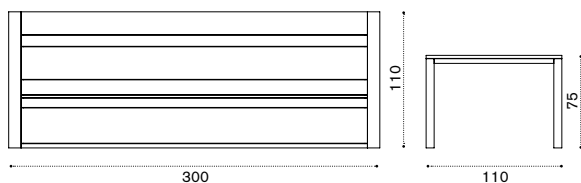

XL rectangular dining table 300x110

teak COTPRM2T1
pickled teak COTPRM2T5

→ 108 → 12