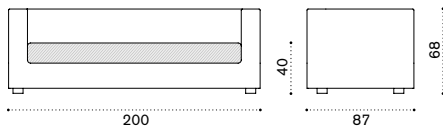

3 seater sofa

CBD3W2_
cushions, seat+2 back CBCUD3A__

→ 41,5