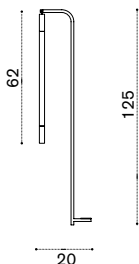

Rain cover

Lamp ^{new}