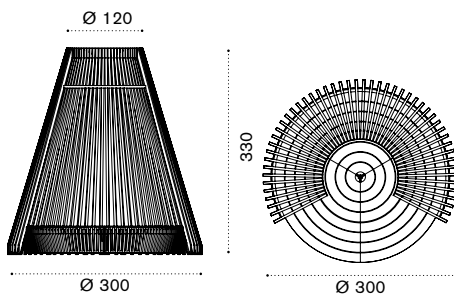

Wooden shelter

Ø 3m x h3,3m

HUGUT1A

curtain 2,8x2,65 m HUTDV___

→ 199

All dimensions are in centimeters