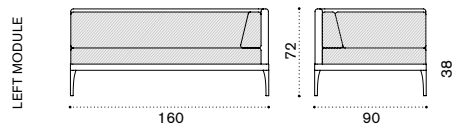

XL corner module right (D) / left (S)

IFDMF_D4_W2_
cushions, seat+back IFCUDMF_AW2_

→ 38.5