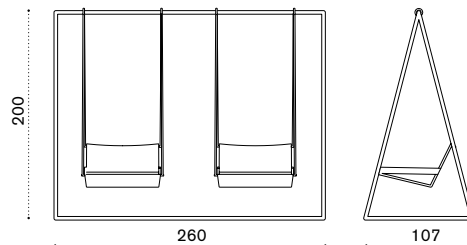

 → 19 

Free-standing outdoor swings

Allaperto Nautic AA2ACS51T1RFG
 lumbar cushion AACULBM2____
 decor cushion AACUDCO_____

 → 74 

All dimensions are in centimeters

Allaperto Bistrò ^{new}

Design: Matteo Thun & Antonio Rodriguez