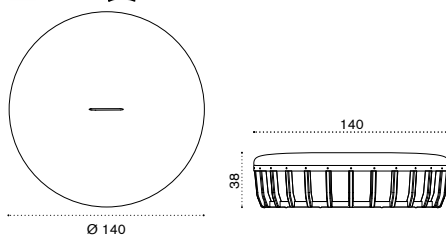

Pouf Ø 140 h38

pickled teak + seat cushion SWPM31D__T5___
natural teak + seat cushion SWPM31D__T1___

→ 42