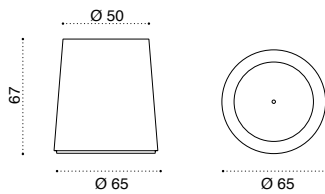

Bulbi

Allium
BUALCS0_
Kg → 36