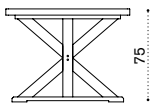

Cronos

Design: Ethimo

Collection composed of:
round dining table / rectangular extendable dining table

FSC™ certified product

Material

Natural Teak

Pickled Teak

Rain cover

Ethi-Care

Friends

Design: Ethimo

Collection composed of:
square dining table / rectangular dining table

FSC™ certified product

Material

Natural Teak

Pickled Teak

Rain cover

Ethi-Care

Round dining table Ø 147

teak CSTPTT1

pickled teak CSTPTT5

→ 61,5 → 6-8

Ø 147

75

Square dining table 90x90

teak FDTPQT1

pickled teak FDTPQT5

→ 10 → 4

90

76

Extendable rectangular dining table 220-260-300x100

teak CSTPRT1

pickled teak CSTPRT5

→ 100 → 8-12

220-260-300

100

75

Rectangular dining table 180x90

teak FDTPT1

pickled teak FDTPT5

→ 29 → 6-8

180

90

76