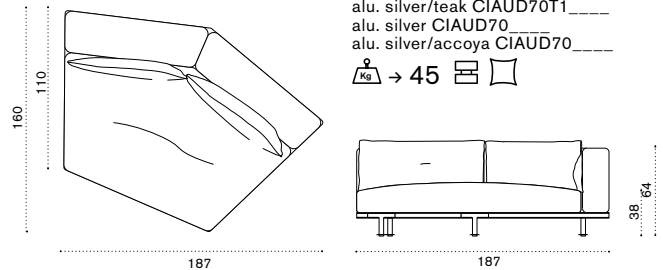

→ 45

XL Sofa

carbon/teak CID3D69T1____
carbon CID3D69____
carbon/accoya CID3D69A____

silver/teak CID3D70T1____
silver CID3D70____
silver/accoya CID3D70____

→ 68,5

XL Backend module - Right / Left

carbon/teak CIF_D69T1____
carbon CIF_D69____
carbon/accoya CIF_D69A____
silver/teak CIF_D70T1____
silver CIF_D70____
silver/accoya CIF_D70____