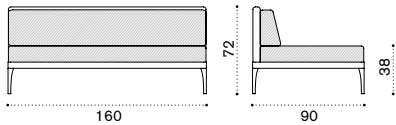

XL central module

IFDMCM2D4_W2_
cushions, seat+back IFCUDMCM2AW2_

→ 34