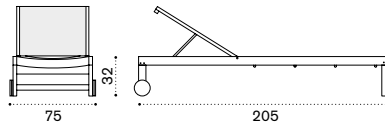

mattress SDCULEA

kg → 25

Sand Teak + Ethitex

SDLET1E5

kg → 20,5

Elle

Design: Ethimo

Deck chair