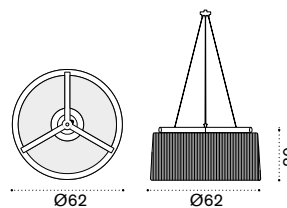

Pendant lamp

KILAT_RC_

IP44, 1XE27

(Bulb not included, depends on the bulb used) according to European regulations