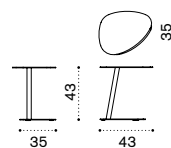

Smart – side table 43x35

SMTCRD__

→ 3,5

All dimensions are in centimeters