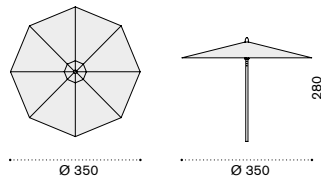

Round parasol Ø 3,5 m

CCOMTM1FA

→ 21