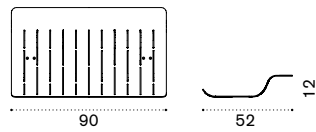

Bag holder 90X52

alu. ACPZM2D__

→ 7,6