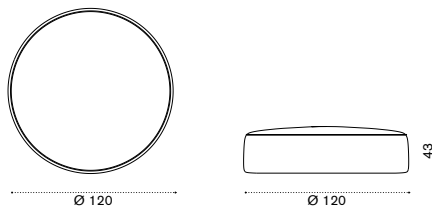

Pouf Ø120

Dharma 200/700 white ISPUTPP2201/7701
Dharma 400/100 sage green ISPUTPP4402/1102

→ 29