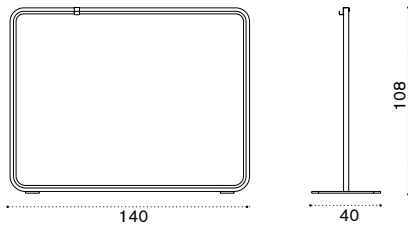

→ 11

Seat L 60cm with backrest

teak ACS11T1

alu. ACS11D__

seat cushion 53x41 h6 cm ACCUSEA__

→ 6,5

Seat L 150cm with backrest

teak ACS21T1