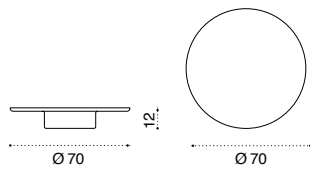

Top 70 (for items Agapantus)
BUTPCS0_
Kg → 2