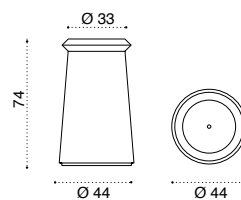

Agapantus

BUAGCS0_

→ 32