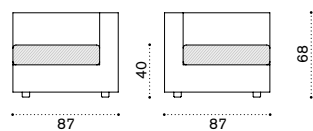

Corner module

CBDMAUW2_
cushions, seat+back CBCUDMAUA__

→ 23,5