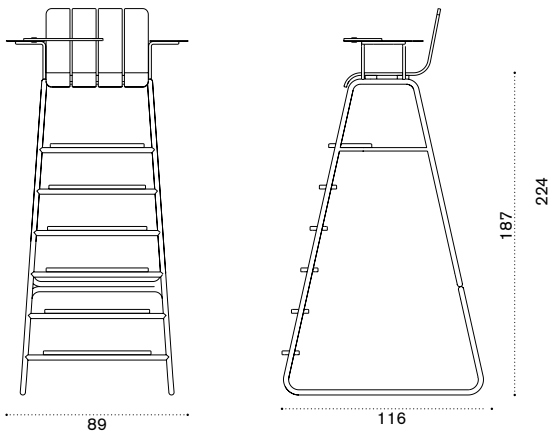

Side panels

metal ACPND59__

→ 4