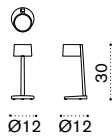

Gaia

Design: Marc Sadler

Collection composed of:
table lamp / hanging lamp

FSC™ certified product

Material

Natural
Teak

Polyester
Bianco

Polyester
Argilla

Polyester
Argento

Polyester
Ruggine

Polyester
Rosa

Polyester
Ottanio

Polyester
Notte

Polyester
Biliardo

Polyester
Lacca

Table lamp

GALAT1P1__IG

→ 0,5

IP54 2700° K 200 LUMEN
usb charging, Li-ion battery 10W/h
max endurance >10h
recharging cycles 6/10h

Hanging lamp

GALASP1__IG

→ 0,5

IP54 2700° K 200 LUMEN
usb charging, Li-ion battery 10W/h
max endurance >10h
recharging cycles 6/10h