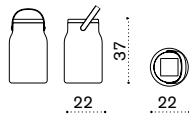

Milk

Design: Emmanuel Gallina

Portable solar lamp

FSC™ certified product

Material

Natural Teak + Glass

Solar lamp

MKLAT1

IP65 50-100 LUMEN
Rechargeable battery 3.6V 2600 mAh
Li-ion Max endurance: 8h
Recharging cycles with line power 10h

Woody

Design: Marc Sadler

Floor lamp

FSC™ certified product

Material

Natural Teak

Floor lamp

WOLAPIT1

IP44 2700° K - 1650 LUMEN
LED 230 Vac 17W
ENERGETIC CLASS: A