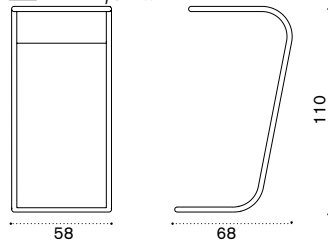

Shelter

metal ACSHD__

→ 12,5

Umpire chair

teak + metal ACSAD__
alu. + metal ACSAD__D__

→ 52