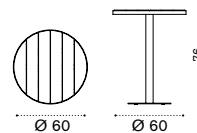

Round dining table Ø 60

pickled teak LATPTH1B40T5
teak LATPTH1B51T1

12,5 **2**