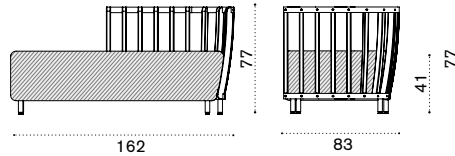

→ 39

Daybed right

pickled teak SWDMDDD__T5
 natural teak SWDMDDD__T1
 cushions, seat+2 back SWCUDMDD_____

→ 39

All dimensions are in centimeters

Swing

Design: Patrick Norguet

Collection composed of:
 lounge armchair / 2 seater sofa / XL sofa / modular sofa
 / club armchair / porch swing / coffee table / barstool
 / dining armchair / dining table / pouf / lounge bed