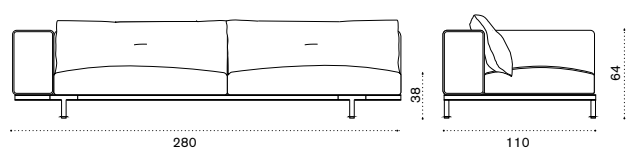

XL Backend module - Right / Left

carbon/teak CIF_D69T1____
carbon CIF_D69____
carbon/accoya CIF_D69A____
silver/teak CIF_D70T1____
silver CIF_D70____
silver/accoya CIF_D70____

→ 65