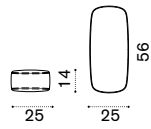

Long back cushion

soft ivory melange CPCUSCM2O001
aquamarine CPCUSCM2O732

→ 5.5

Armrest cushion

soft ivory melange CPCUBRO001
aquamarine CPCUBRO732

→ 1

Back cushion 50x30

soft ivory melange CPCUSCRO001
aquamarine CPCUSCRO732
elitis acquamarina CPCUSCRO11440