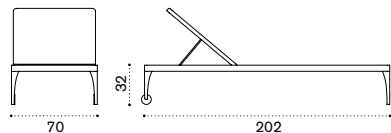

aluminium + lightwick IFLED4_W2_
mattress IFCULEAW2_

 → 17  

aluminium + ethitex IFLED4_E5_

 → 13  

Smart – side table 43x35

SMTCRD_

 → 3,5

All dimensions are in centimeters