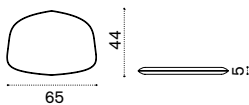

Shaped seat cushion

black stone AGCUPLSAW28

geometric terra AGCUPLSPP35

geometric marine AGCUPLSPP36

→ 0,5