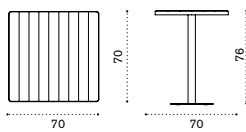

Laren

Square dining table 70x70

pickled teak LATPQM1H1B40T5
teak LATPQM1H1B51T1

→ 15,5 → 4