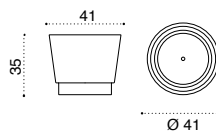

Calla
BUCLCS0_
Kg → 27