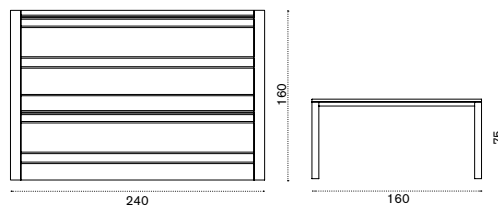

Rectangular dining table 240x160

teak COTPRM1T1
pickled teak COTPRM1T5

→ 105 → 10 - 12