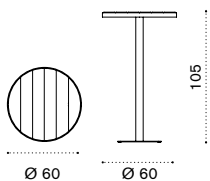

High round table Ø 60

pickled teak LATPTH2B40T5
teak LATPTH2B51T1

→ 17,5 → 2