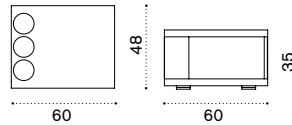

Storage

alu. ACPBD__

→ 19