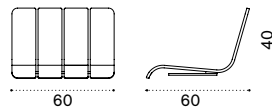

→ 11

Seat L 60cm with backrest

teak ACS11T1

alu. ACS11D__

seat cushion 53x41 h6 cm ACCUSEA__

→ 6,5

Seat L 150cm with backrest

teak ACS21T1