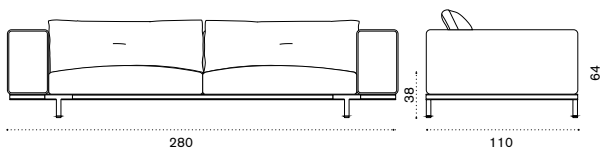

→ 45

XL Sofa

carbon/teak CID3D69T1____
carbon CID3D69____
carbon/accoya CID3D69A____

silver/teak CID3D70T1____
silver CID3D70____
silver/accoya CID3D70____

→ 68,5

XL Backend module - Right / Left

carbon/teak CIF_D69T1____
carbon CIF_D69____
carbon/accoya CIF_D69A____
silver/teak CIF_D70T1____
silver CIF_D70____
silver/accoya CIF_D70____