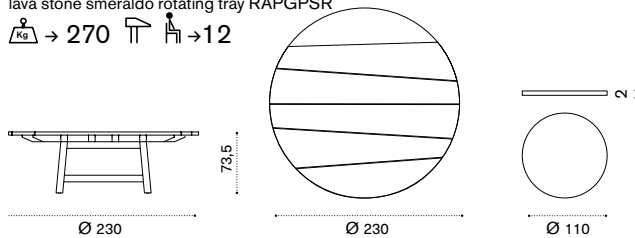

Round dining table Ø 230

brushed natural teak RATPTM1T1S
pickled teak RATPTM1T5
Carrara marble rotating tray RAPGMS
lava stone smeraldo rotating tray RAPGPSR

→ 270 → 12

Dining armchair

brushed natural teak RAPDT1SR1
pickled teak RAPDT5R1

→ 6