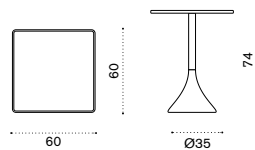

Dining table 60X60 h 74

CNTPQM1H1D_____

→ 33,5 → 2