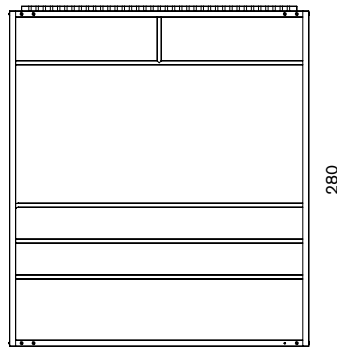

Out-Fit ^{new}

Gym system

Design: Studio Adolini

Material

Metal Rust + Teak

Equipments material

Faux leather

Gym 2,5x2,5m

Rust and teak with equipment
OFT1S78

→ 431

Equipment:

- Bench with faux leather upholstery
- Heavy punch bag with faux leather upholstery
  120x35cm 40Kg
- Kit n. 5 resistance rubber bands
- Exercise mat with faux leather upholstery
- Wooden gym rings

250

250