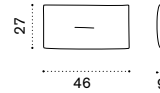

Lumbar cushion for armchair

1 lumbar cushion red diamond KNCUDCM1PP53

→ 0,5