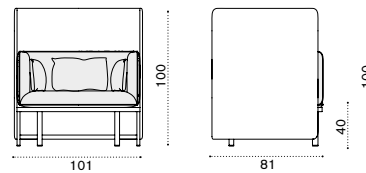

Lounge high back armchair

natwick tight weave ESPLH2WNFD43
natwick wide weave ESPLH2WNHD43
cushions, seat+3 back ESCUPLAW25
headrest cushion ESCUTEAW25

→ 35