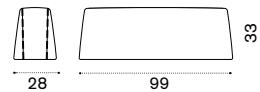

Long back cushion

soft ivory melange CPCUSCM2O001
aquamarine CPCUSCM2O732

→ 5.5

Armrest cushion

soft ivory melange CPCUBRO001
aquamarine CPCUBRO732

→ 1

Back cushion 50x30

soft ivory melange CPCUSCRO001
aquamarine CPCUSCRO732
elitis acquamarina CPCUSCRO11440