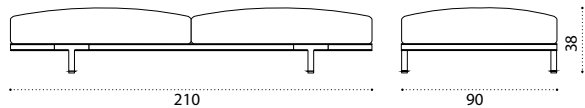

→ 30

Pouf 210x90

carbon/teak BAPUM2D69T1____
carbon BAPUM2D69____
carbon/accoya BAPUM2D69A____

silver/teak BAPUM2D70T1____
silver BAPUM2D70____
silver/accoya BAPUM2D70A____

→ 40

Coffee table 90x90

carbon/teak + travertino silver
BATCQH_D69T1PTS
carbon + travertino silver
BATCQH_D69PTS