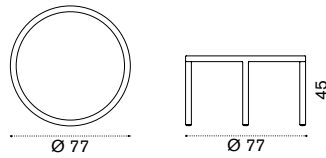

Coffee table Ø 77 h45

natural teak + ceramic stone ice white GLTCTH2T1LI
pickled teak + ceramic stone sand GLTCTH2T5LS

→ 9