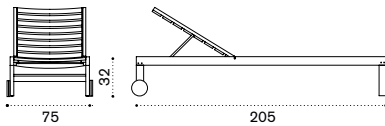

mattress SDCULEA

kg → 25

Sand Teak + Ethitex

SDLET1E5

kg → 20,5

Elle

Design: Ethimo

Deck chair