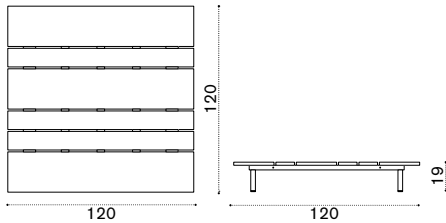

S module 120x120

teak + alu. dark grey CPBAM1T1DG

$\rightarrow 27$