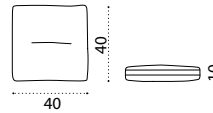

silver/teak BACD70T1____
silver BACD70____
silver/accoya BACD70A____

 → 58 

Complementary back cushion 40x40

BACUSCM1____

 → 1,5 

Back end module - Left

carbon/teak BAFSD69T1____
carbon BAFSD69____
carbon/accoya BAFSD69A____