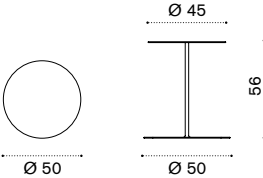

Material top/tray

Side table

carbon TNTCTD69
silver TNTCTD70

→ 6