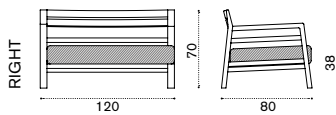

teak CODMAUT1
 pickled teak CODMAUT5
 cushions, seat+back COCUDMAUA___

→ 58

Costes

Back end module right (D) / left (S)

teak CODMF_T1
pickled teak CODMF_T5
cushions, seat+back COCUDMFA___

 → 39 

Coffee table 100x60