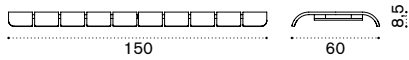

Sport Collection / Ace

Seat L 150cm without backrest

teak ACS20T1
alu. ACS20D__
seat cushion 140x41 h6 cm ACCUPA__

 → 10 

Black cork tray

black cork ACVSM1BC

 → 3 

Shelter