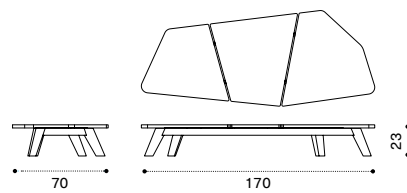

brushed natural teak + marble RATCRT1SMS
brushed natural teak + smeraldo RATCRT1SPSR

 **→ 40**

Coffee table 70 x 170 - large

pickled teak + marble RATCRT5MS
pickled teak + smeraldo RATCRT5PSR

 **→ 40**

Sunbed