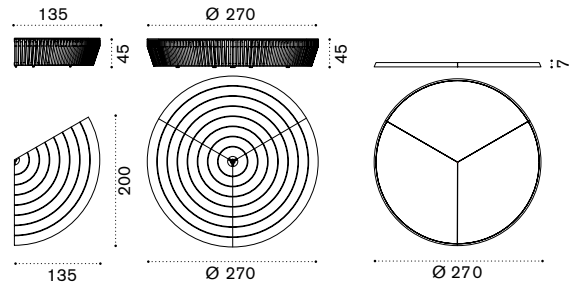

Round lounge bed

Ø 2,7m x h44 cm

HULBT1A

mattress Ø 2,7m h8cm HUCUNI___

decorative cushion 55x55 cm

HUCUSCM2___

→ 161

Wooden shelter