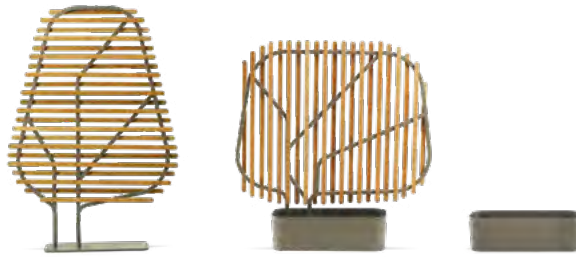

Verde alga PRTAPP68153

Moka PRTAPP68152

14 Kg → 14 ☀

Clostra

Design: Emmanuel Gallina

Collection composed of:
high shield / low shield / planter

FSC™ certified product

Material