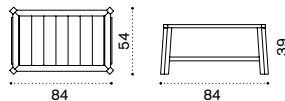

pickled teak CYTCQT5
teak CYTCQT1

→ 7

Petit club Rectangular coffee table

84x54 with removable tray

pickled teak PCTCRT5
teak PCTCRT1

→ 10

Holiday

Design: Ethimo