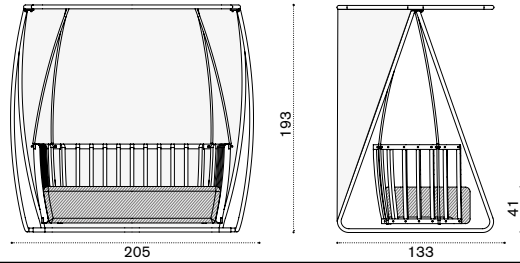

→ 43

Porch swing

→ 84

pickled teak SWDOD__T5
 natural teak SWDOD__T1
 cushions, seat + 2 back SWCUD2_____ curtain SWTEDOV78

XL sofa

pickled teak SWD3D__T5
 natural teak SWD3D__T1
 cushions, seat + 3 back SWCUD3_____