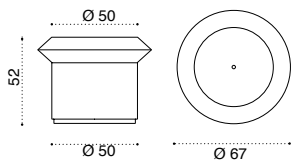

Lilium

BULICS0_

→ 40