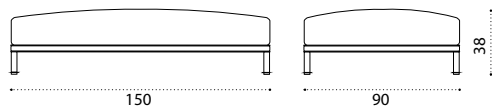

→ 30

Pouf 210x90

carbon/teak BAPUM2D69T1____
carbon BAPUM2D69____
carbon/accoya BAPUM2D69A____

silver/teak BAPUM2D70T1____
silver BAPUM2D70____
silver/accoya BAPUM2D70A____

→ 40

Coffee table 90x90

carbon/teak + travertino silver
BATCQH_D69T1PTS
carbon + travertino silver
BATCQH_D69PTS