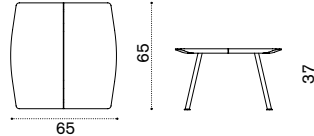

Lounge chair

AGPLB48T1

→ 8

Square coffee table 65x65

AGTCQB48T1

→ 9

Shaped seat cushion

black stone AGCUPLSAW28