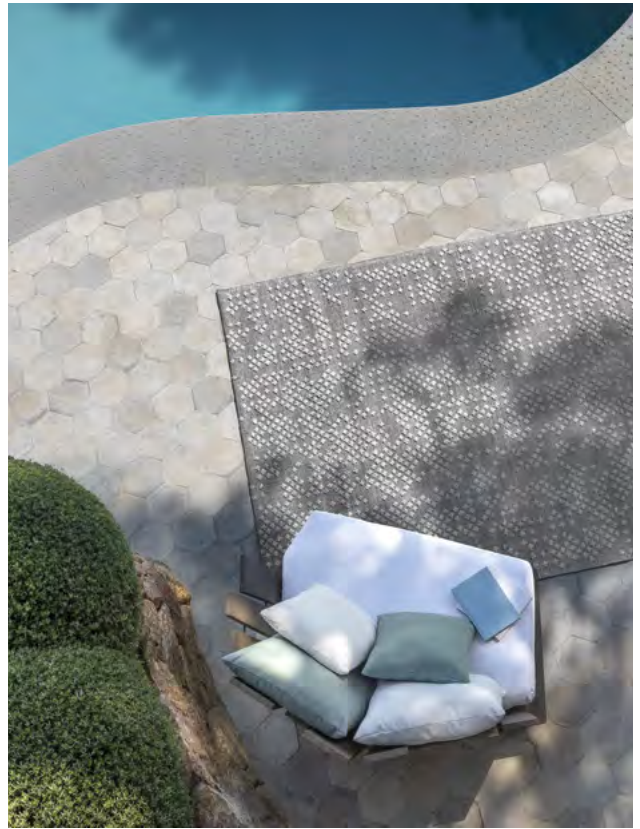

Nodi

Design: Paola Navone

Collection composed of:
Rete / Camouflage / Puntocroce

Abstract, geometric, textured patterns take shape with a grain weaving inspired by skilled craftsmanship and the Mediterranean spirit. Different shades of concrete grey and black, bright nuances of green and blue intertwine, telling the story of the design with poetic surfaces and full-bodied weaves, that convey pleasant sensations to be experienced outdoors.

Technical info p 316